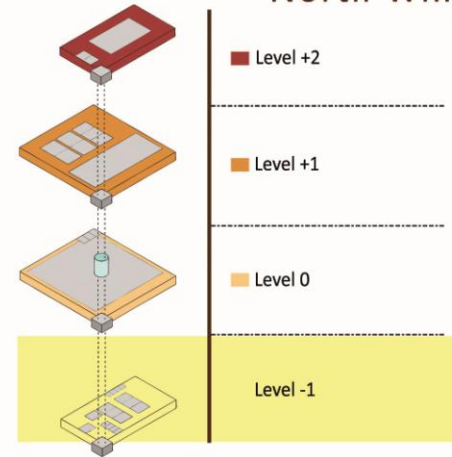

MiCo NORTH WING - LEVEL -1

VIA GIOVANNI GATTAMELATA

Legend

-  TURQUOISE ROOMS 1 AND 2
-  GREEN ROOMS FROM 1 TO 3
-  ORANGE ROOMS FROM 1 TO 3
-  MEETING ROOMS FROM 3 TO 6
-  OFFICES FROM 5 TO 8
-  TRUCK ENTRANCE
-  ENTRANCE
-  EMERGENCY EXIT
-  ESCALATOR
-  TOILET
-  CAFETERIA
-  ELEVATOR