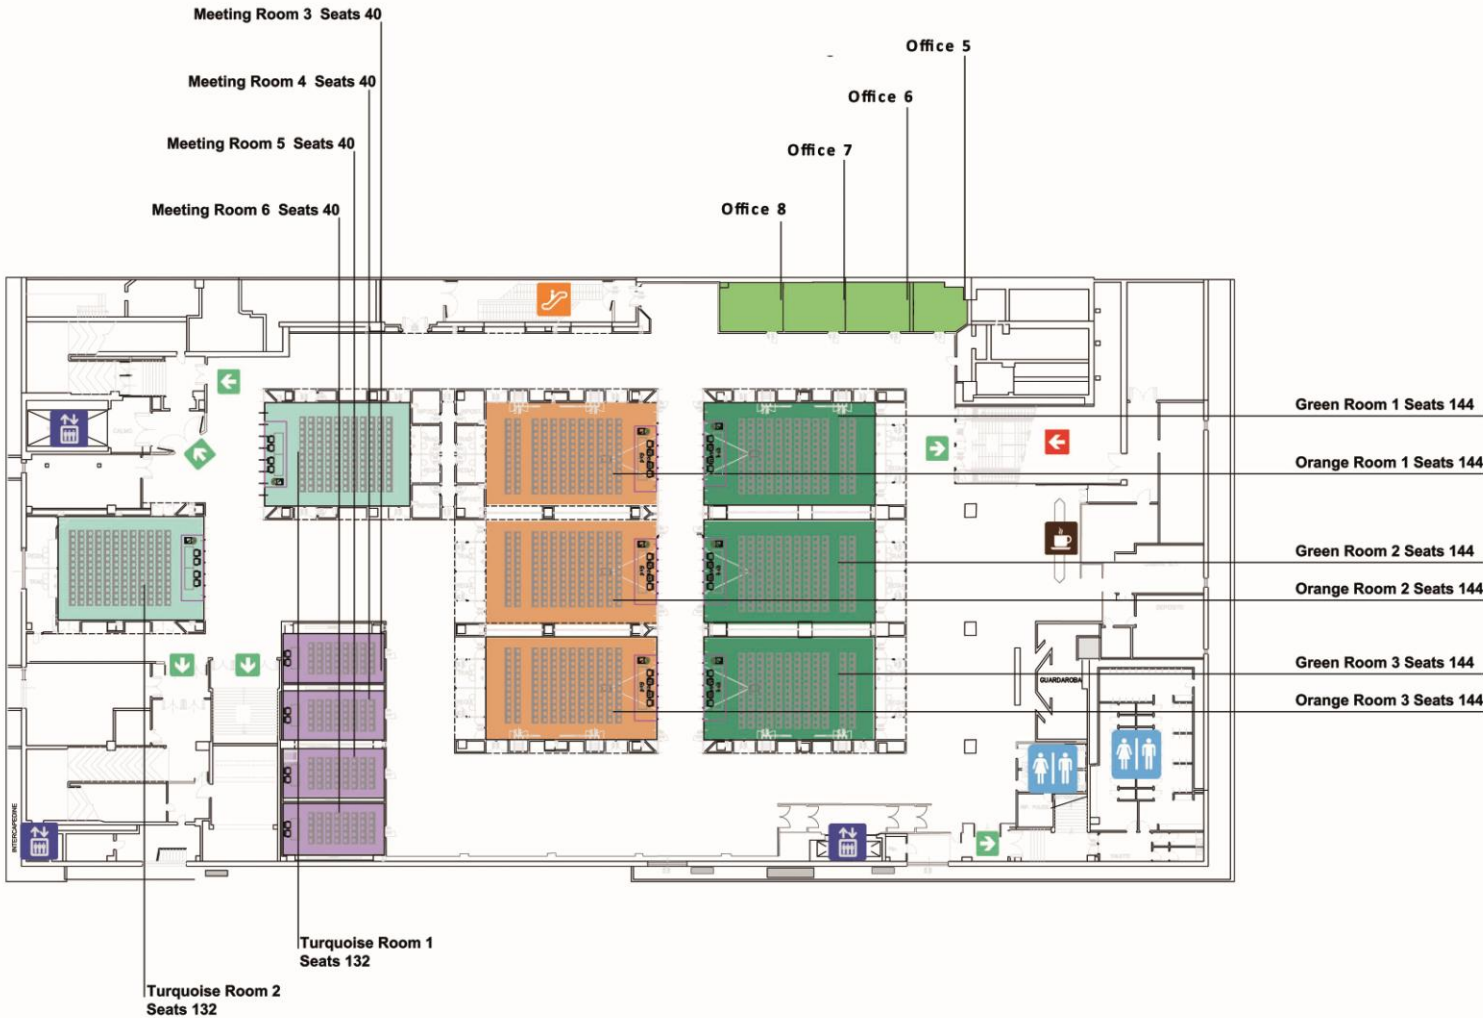

MiCo NORTH WING - LEVEL -1

VIA GIOVANNI GATTAMELATA

Legend

-  TURQUOISE ROOMS 1 AND 2
-  GREEN ROOMS FROM 1 TO 3
-  ORANGE ROOMS FROM 1 TO 3
-  MEETING ROOMS FROM 3 TO 6
-  OFFICES FROM 5 TO 8
-  TRUCK ENTRANCE
-  ENTRANCE
-  EMERGENCY EXIT
-  ESCALATOR
-  TOILET
-  CAFETERIA
-  ELEVATOR