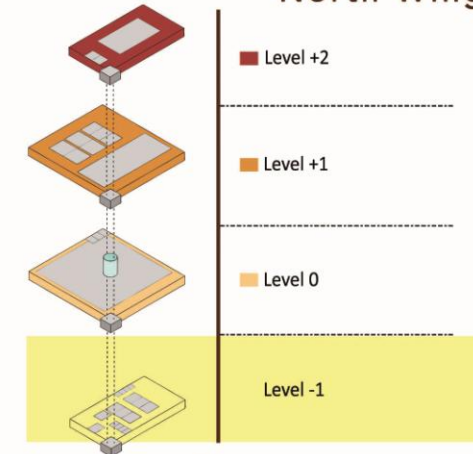

MiCo NORTH WING - LEVEL -1

- ## Legend
- TURQUOISE ROOMS 1 AND 2
 - GREEN ROOMS FROM 1 TO 3
 - ORANGE ROOMS FROM 1 TO 3
 - MEETING ROOMS FROM 3 TO 6
 - OFFICES FROM 5 TO 8
 - ↓ TRUCK ENTRANCE
 - ↓ ENTRANCE
 - ↓ EMERGENCY EXIT
 - ↕ ESCALATOR
 - ♂ ♀ TOILET
 - ☕ CAFETERIA
 - ↑ ↓ ELEVATOR