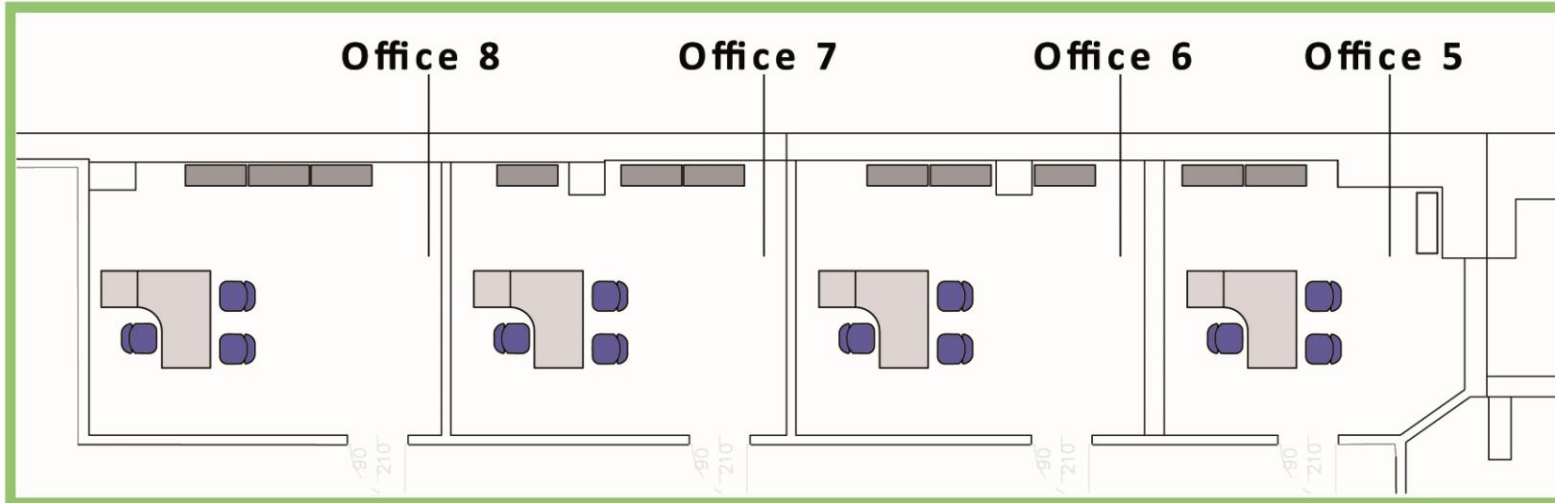

MiCo NORTH WING - LEVEL -1

- ## Legend
- TURQUOISE ROOMS 1 AND 2
 - GREEN ROOMS FROM 1 TO 3
 - ORANGE ROOMS FROM 1 TO 3
 - MEETING ROOMS FROM 3 TO 6
 - OFFICES FROM 5 TO 8
 - ↓ TRUCK ENTRANCE
 - ↓ ENTRANCE
 - ↓ EMERGENCY EXIT
 - ↕ ESCALATOR
 - ♂ ♀ TOILET
 - ☕ CAFETERIA
 - ↑ ↓ ELEVATOR