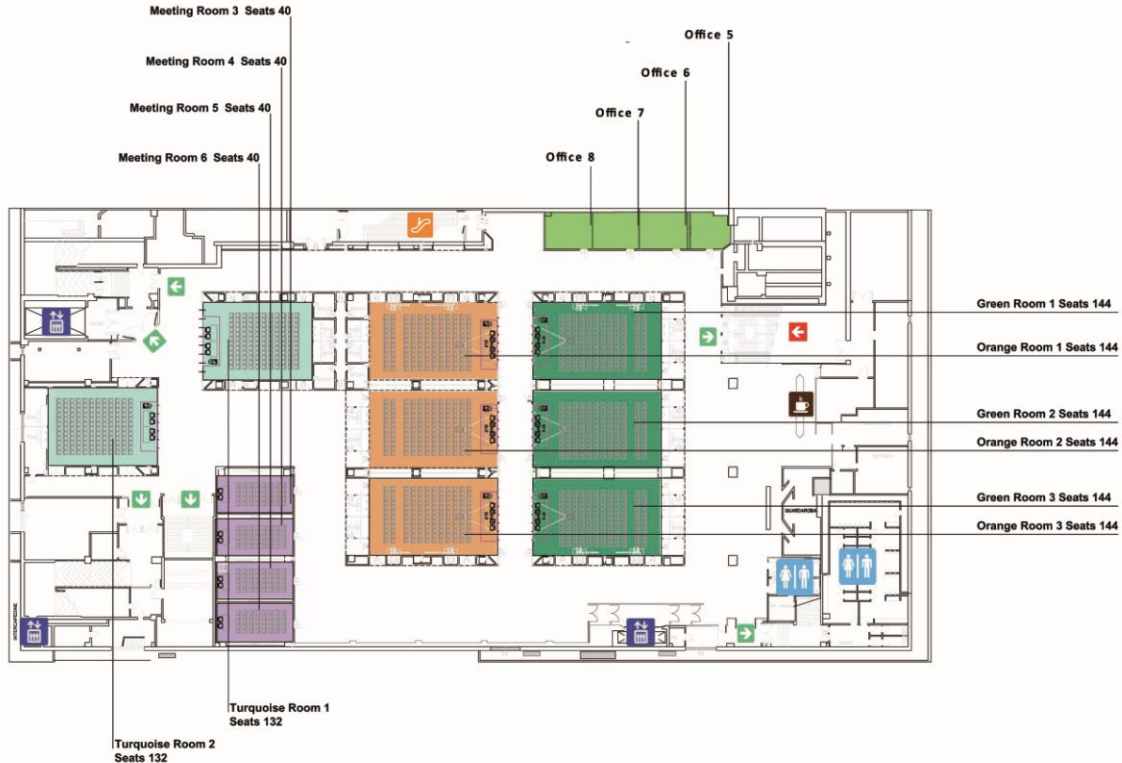

MiCo NORTH WING - LEVEL -1

- ## Legend
- TURQUOISE ROOMS 1 AND 2
 - GREEN ROOMS FROM 1 TO 3
 - ORANGE ROOMS FROM 1 TO 3
 - MEETING ROOMS FROM 3 TO 6
 - OFFICES FROM 5 TO 8
 - ↓ TRUCK ENTRANCE
 - ↓ ENTRANCE
 - ↓ EMERGENCY EXIT
 - ↕ ESCALATOR
 - ♂ ♀ TOILET
 - ☕ CAFETERIA
 - ↑ ↓ ELEVATOR