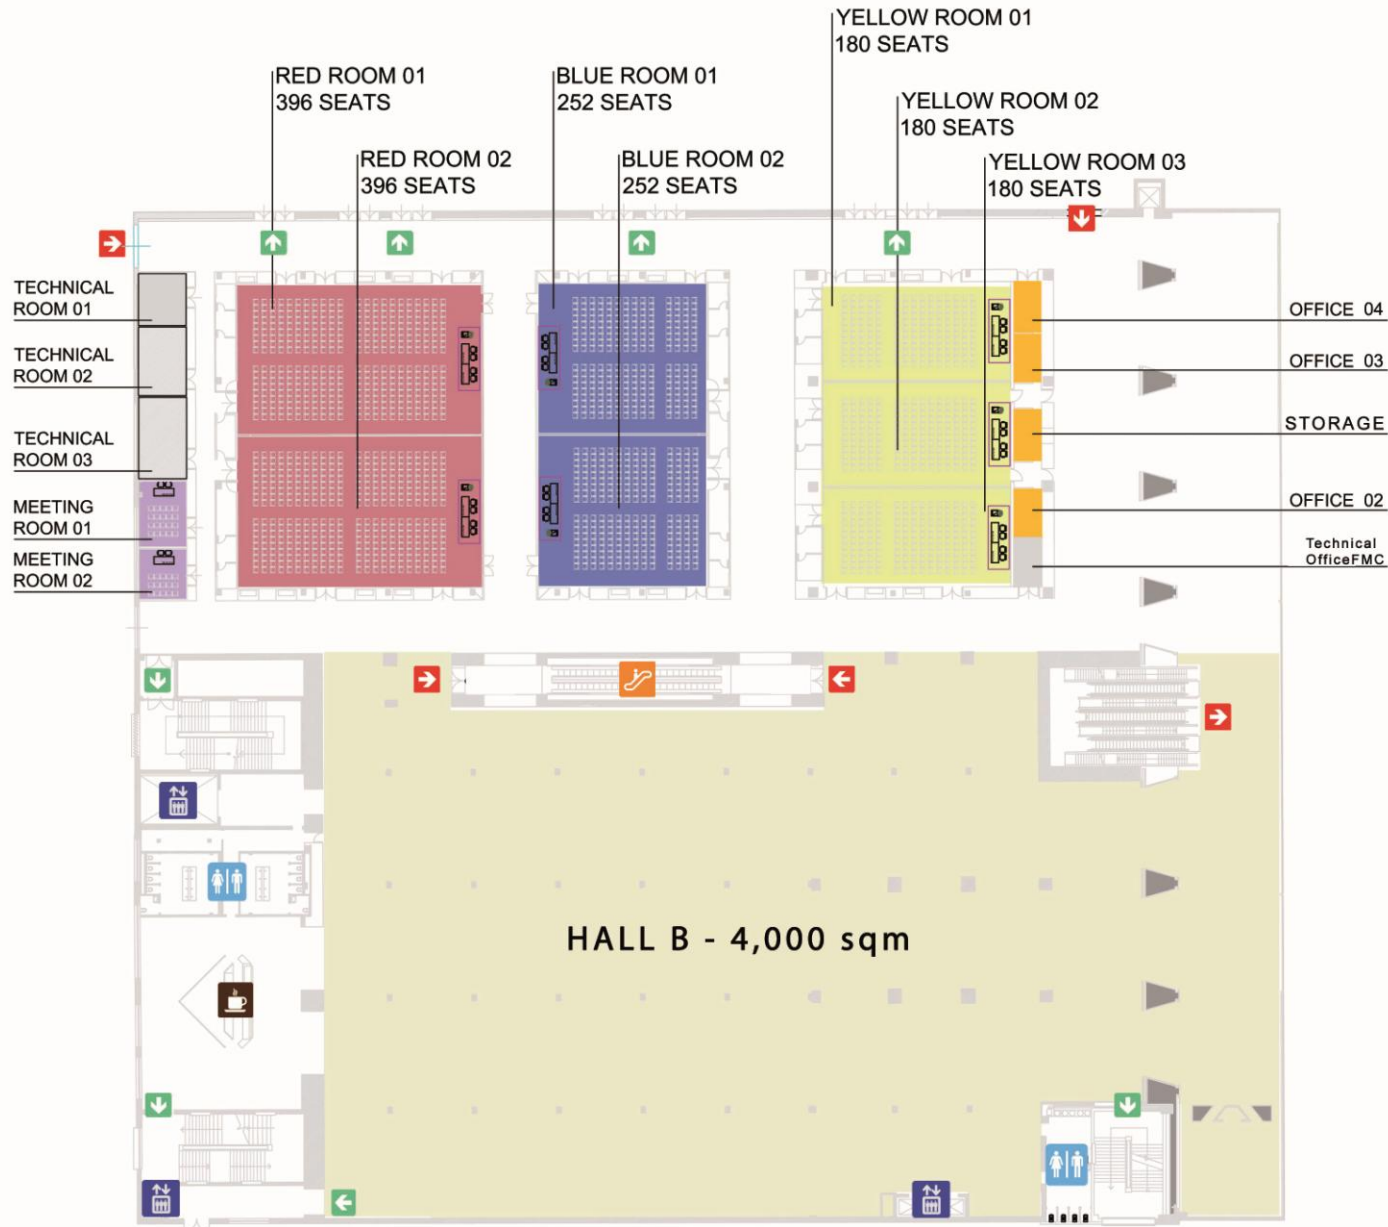

MiCo NORTH WING - LEVEL +1

VIA GIOVANNI GATTAMELATA

Legend

- YELLOW ROOMS FROM 1 TO 3
- BLUE ROOMS 1 AND 2
- RED ROOMS 1 AND 2
- OFFICES FROM 2 TO 4
- MEETING ROOMS 1 AND 2
- HALL B
- ↓ TRUCK ENTRANCE
- ↓ ENTRANCE
- ↓ EMERGENCY EXIT
- ↕ ESCALATOR
- ♂
♀ TOILET
- ☕ CAFETERIA
- ↑
↓ ELEVATOR