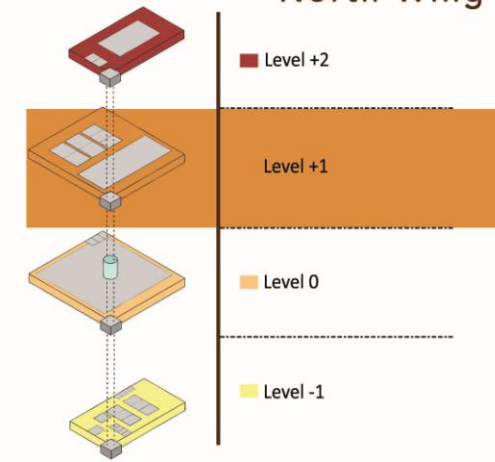

MiCo NORTH WING - LEVEL +1

VIA GIOVANNI GATTAMELATA

Legend

- YELLOW ROOMS FROM 1 TO 3
- BLUE ROOMS 1 AND 2
- RED ROOMS 1 AND 2
- OFFICES FROM 2 TO 4
- MEETING ROOMS 1 AND 2
- HALL B
- ↓ TRUCK ENTRANCE
- ↓ ENTRANCE
- ↓ EMERGENCY EXIT
- ↕ ESCALATOR
- ♂
♀ TOILET
- ☕ CAFETERIA
- ↑
↓ ELEVATOR