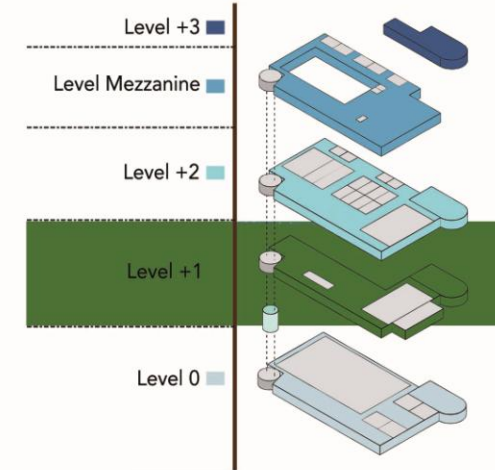

MiCo SOUTH WING - LEVEL +1

Legend

- REGISTRATION AREA
- OFFICES FROM 09 TO 16
- TRUCK ENTRANCE
- ENTRANCE
- EMERGENCY EXIT
- ESCALATOR
- TOILET
- CAFETERIA
- ELEVATOR