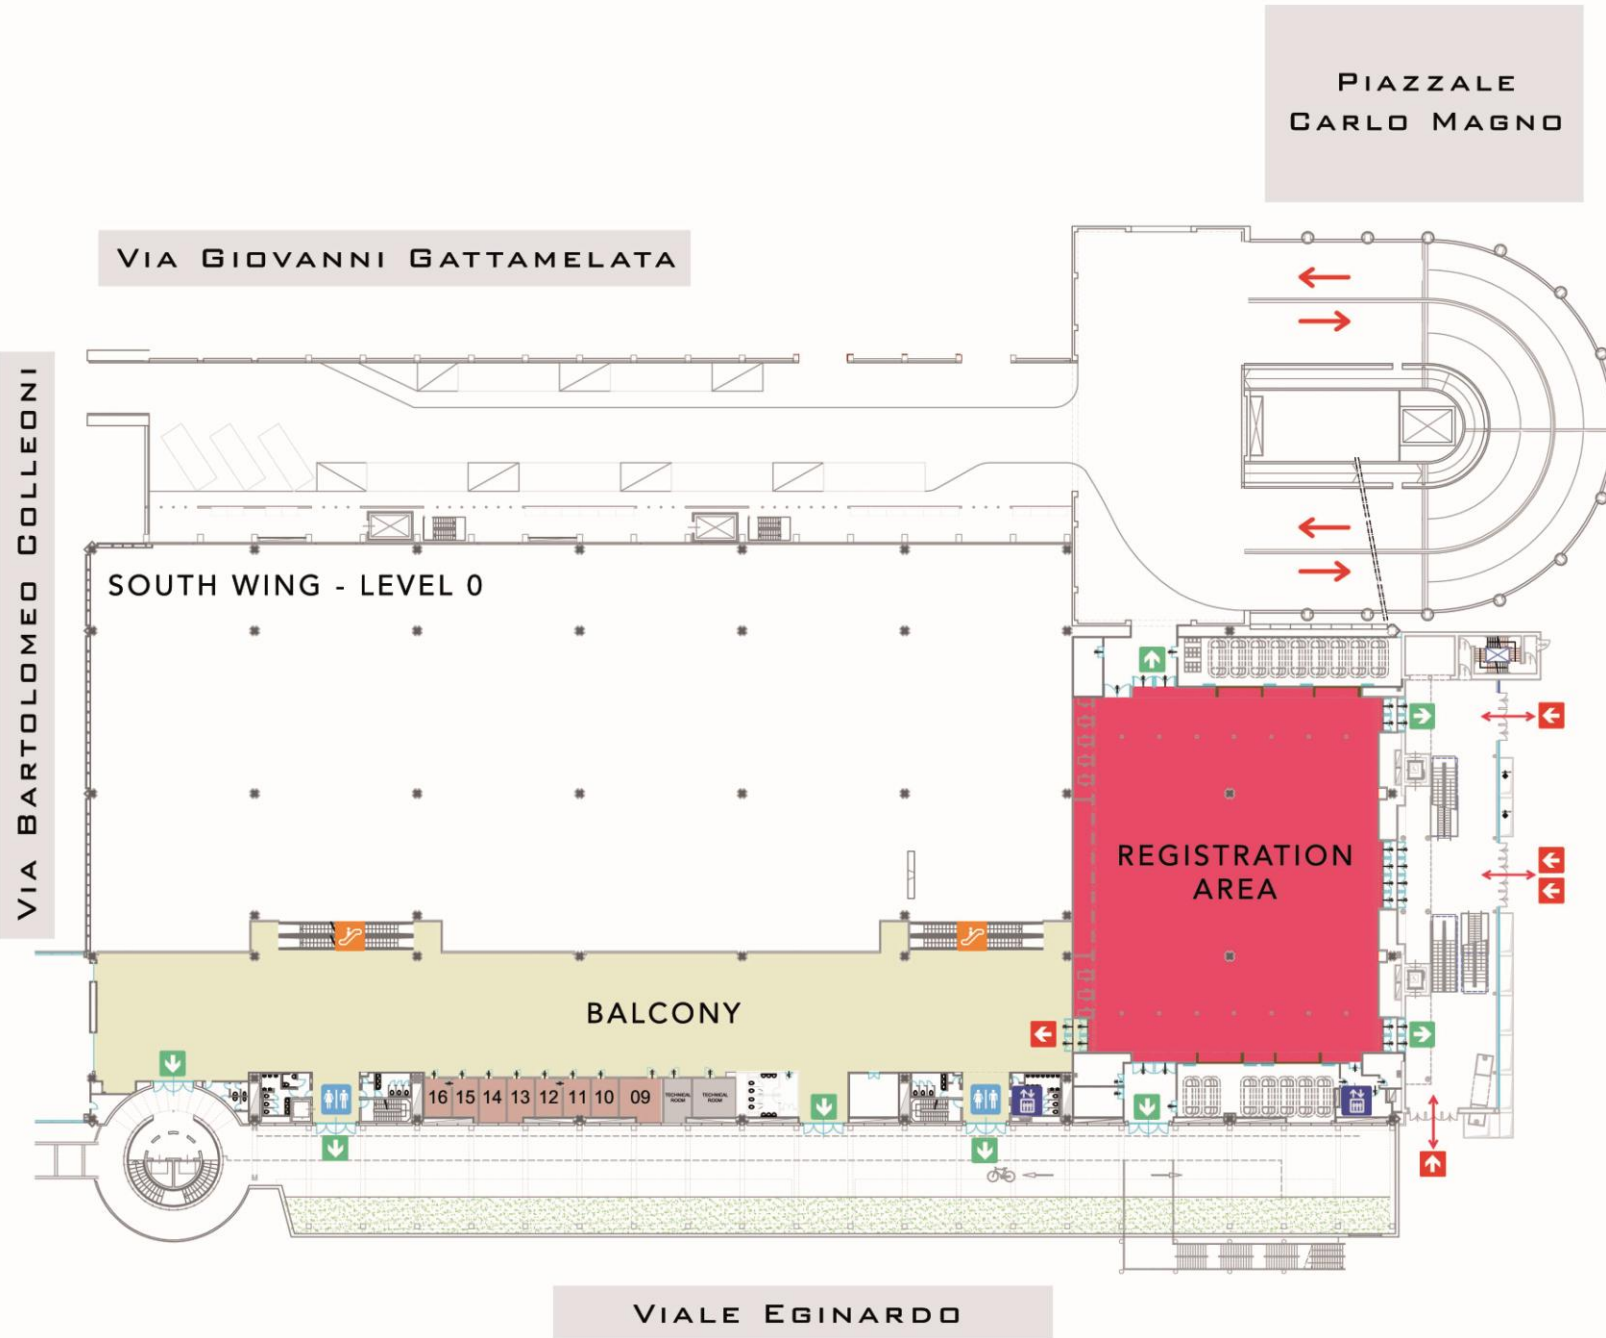

MiCo SOUTH WING - LEVEL +1

Legend

- REGISTRATION AREA
- OFFICES FROM 09 TO 16
- TRUCK ENTRANCE
- ENTRANCE
- EMERGENCY EXIT
- ESCALATOR
- TOILET
- CAFETERIA
- ELEVATOR