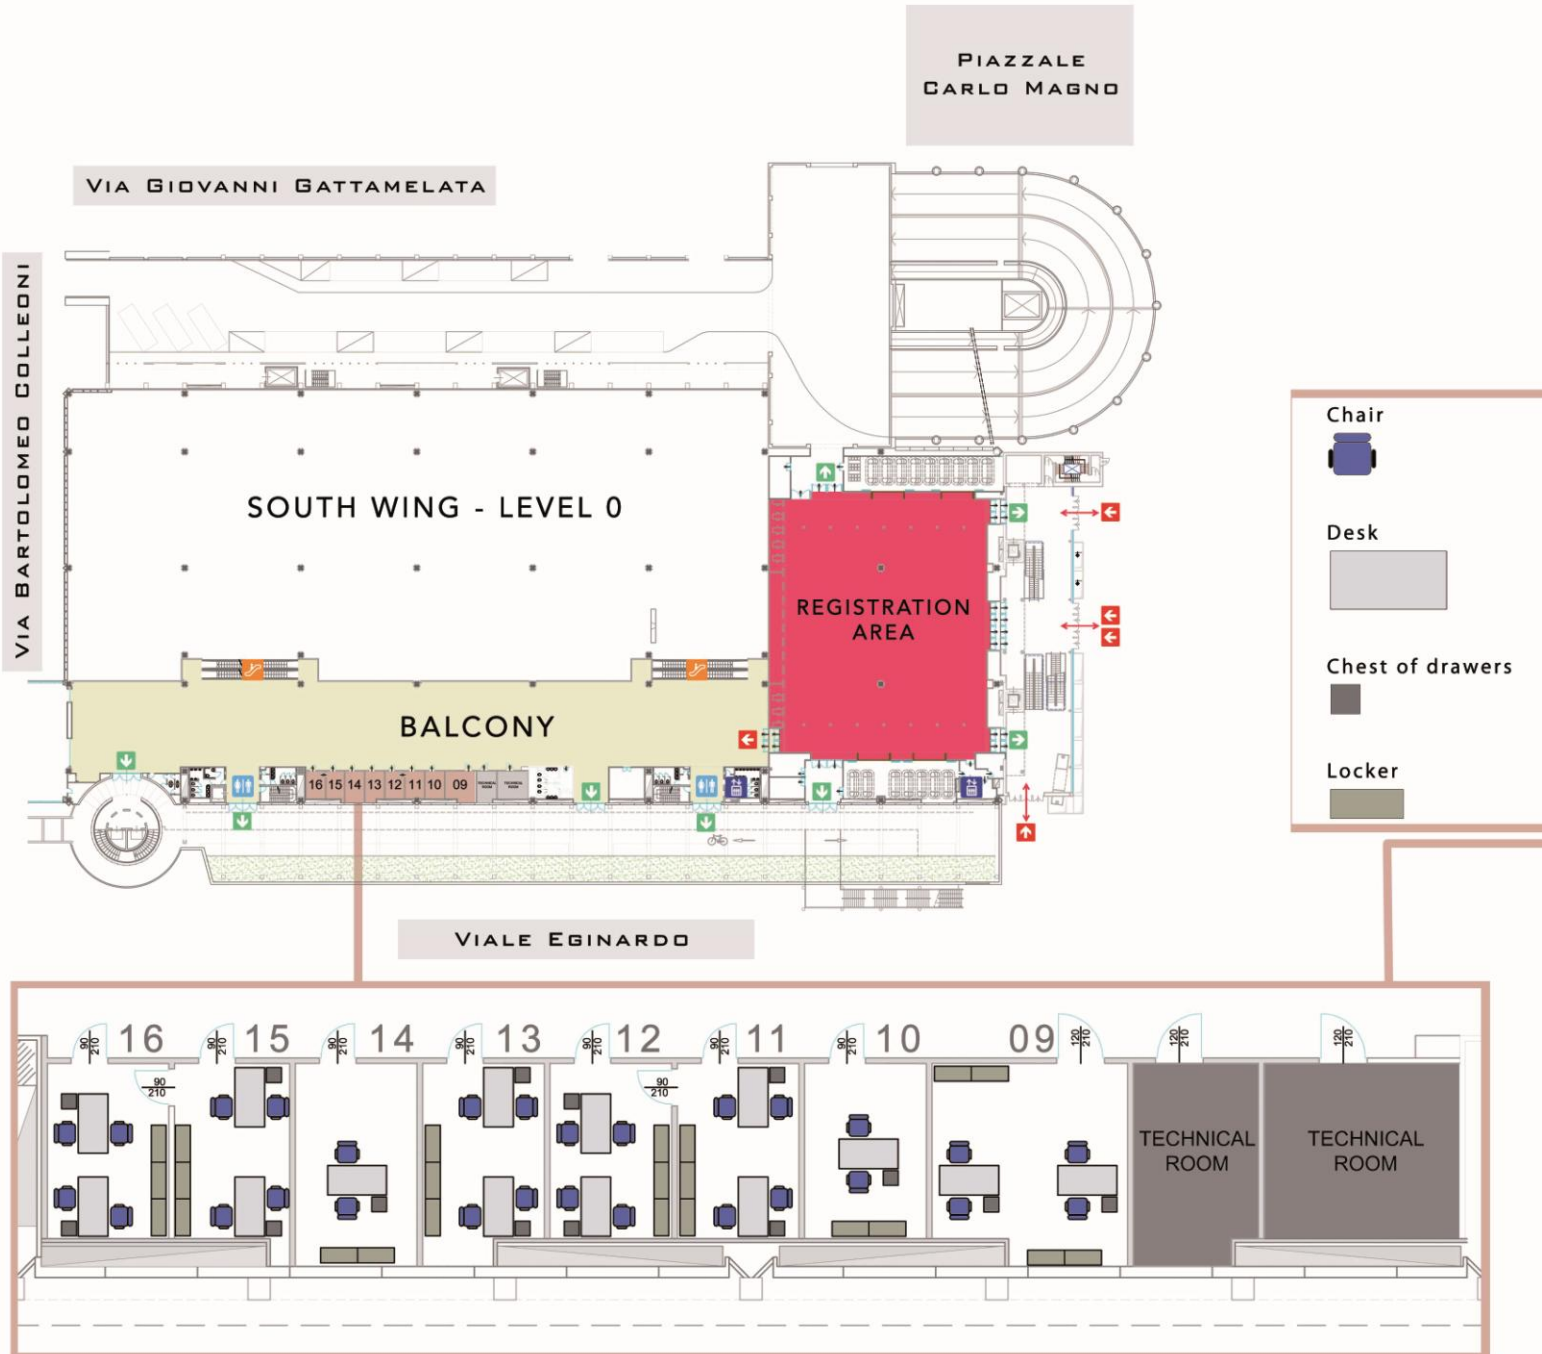

MiCo SOUTH WING - LEVEL +1

Legend

- REGISTRATION AREA
- OFFICES FROM 09 TO 16
- TRUCK ENTRANCE
- ENTRANCE
- EMERGENCY EXIT
- ESCALATOR
- TOILET
- CAFETERIA
- ELEVATOR