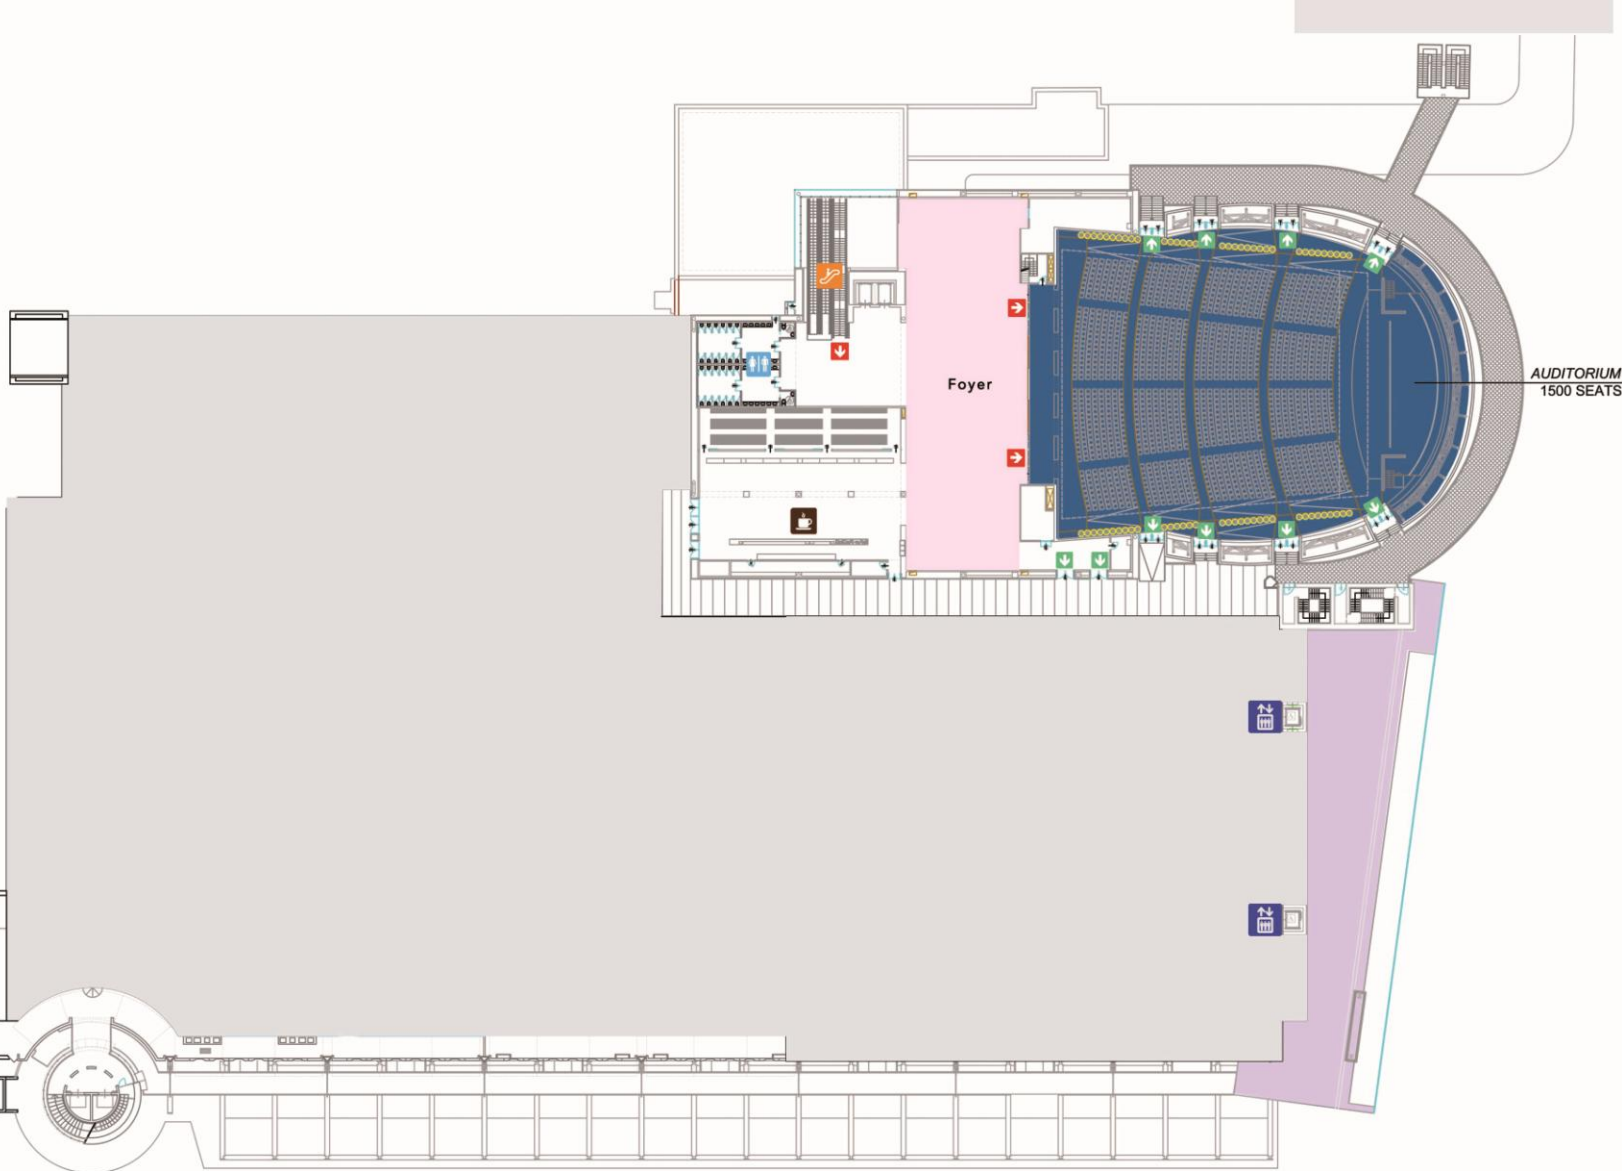

# MiCo SOUTH WING - LEVEL +3

VIA GIOVANNI GATTAMELATA

PIAZZALE CARLO MAGNO

## Legend

- AUDITORIUM
- PANORAMA LOUNGE
- TRUCK ENTRANCE
- ENTRANCE
- EMERGENCY EXIT
- ESCALATOR
- TOILET
- CAFETERIA
- ELEVATOR