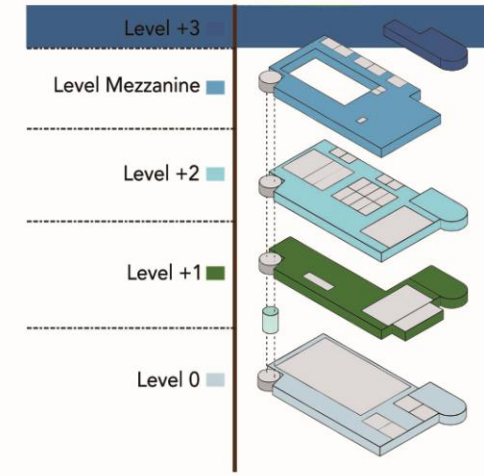

# MiCo SOUTH WING - LEVEL +3

VIA GIOVANNI GATTAMELATA

PIAZZALE CARLO MAGNO

## Legend

- AUDITORIUM
- PANORAMA LOUNGE
- TRUCK ENTRANCE
- ENTRANCE
- EMERGENCY EXIT
- ESCALATOR
- TOILET
- CAFETERIA
- ELEVATOR