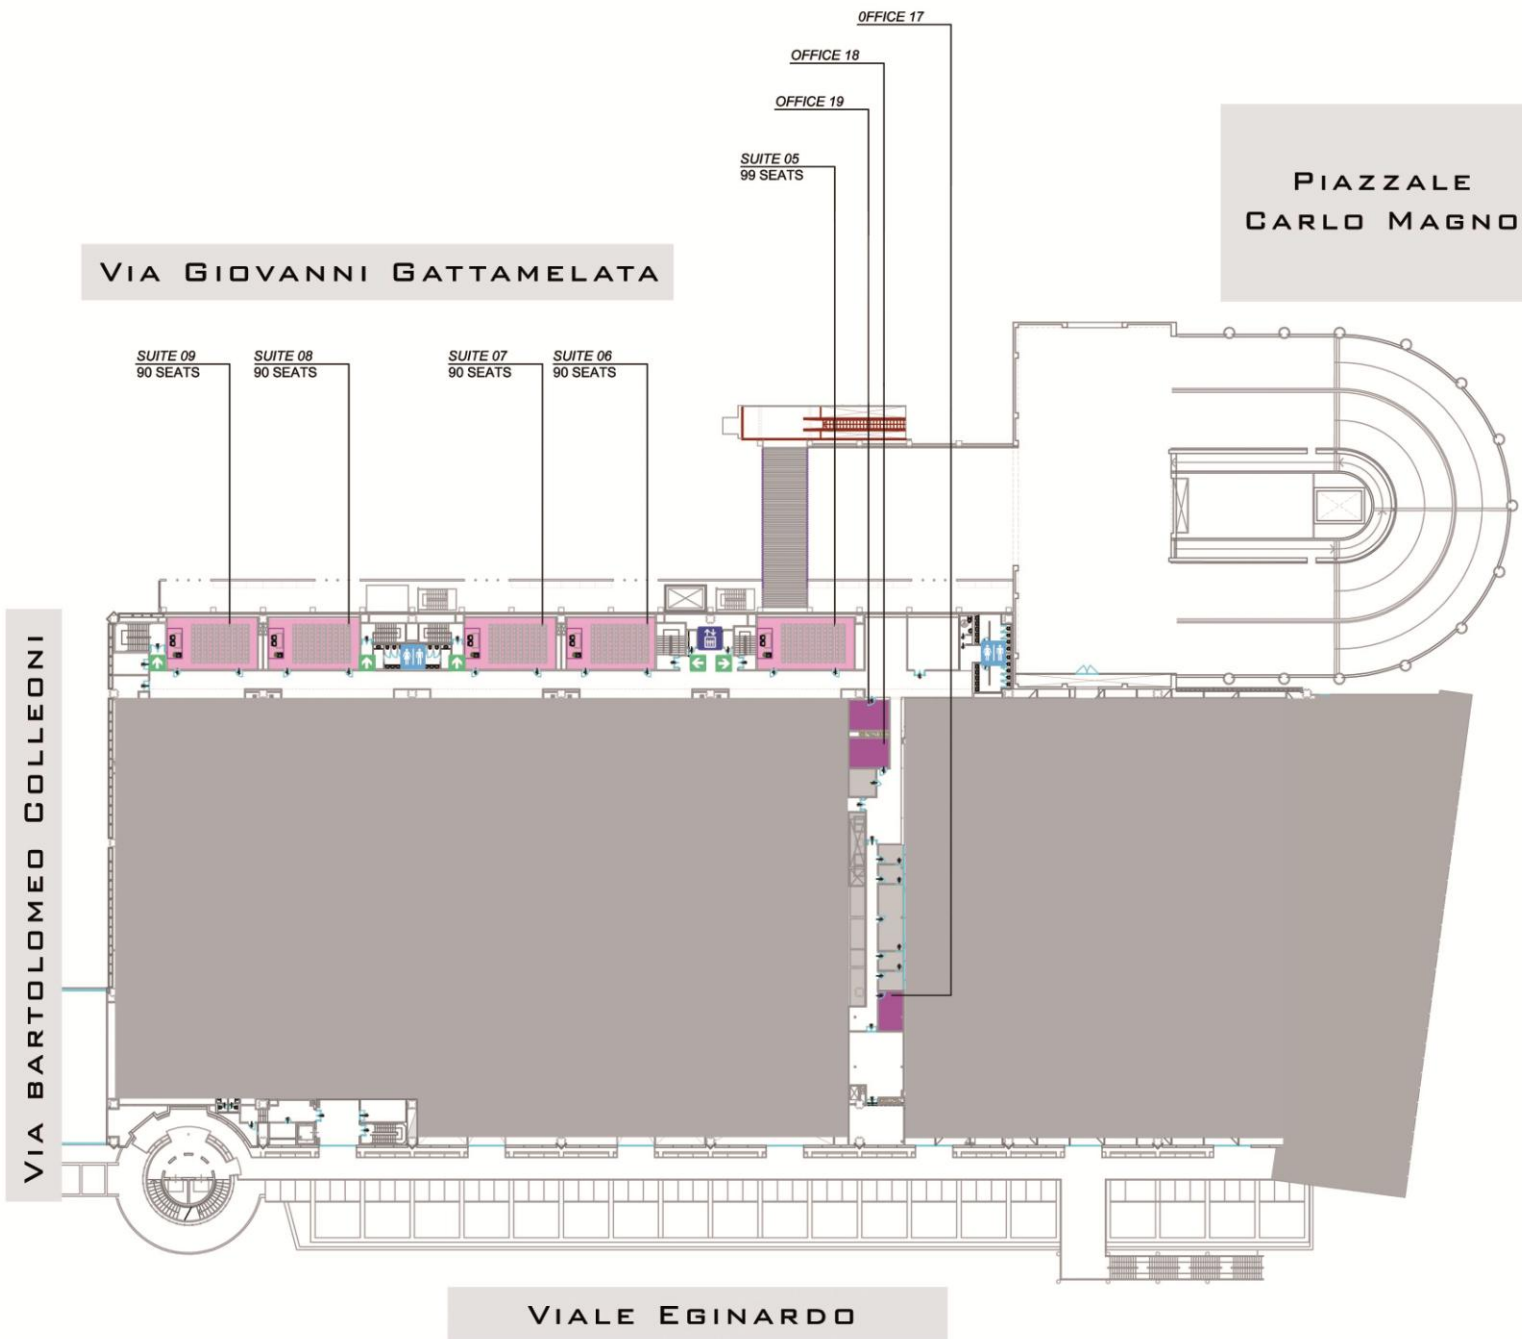

MiCo SOUTH WING - LEVEL MEZZANINE

Legend

- SUITE ROOMS FROM 05 TO 09
- OFFICES FROM 17 TO 19
- ↓ TRUCK ENTRANCE
- ↓ ENTRANCE
- ↓ EMERGENCY EXIT
- ↕ ESCALATOR
- ♂
♀ TOILET
- ☕ CAFETERIA
- ↑
↓ ELEVATOR