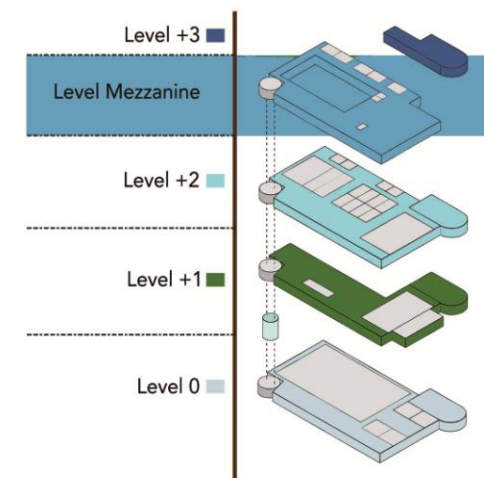

MiCo SOUTH WING - LEVEL MEZZANINE

Legend

- SUITE ROOMS FROM 05 TO 09
- OFFICES FROM 17 TO 19
- ↓ TRUCK ENTRANCE
- ↓ ENTRANCE
- ↓ EMERGENCY EXIT
- ↕ ESCALATOR
- ♂
♀ TOILET
- ☕ CAFETERIA
- ↑
↓ ELEVATOR