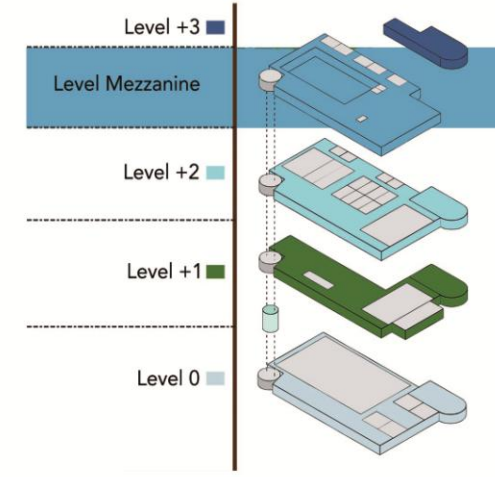

MiCo SOUTH WING - LEVEL MEZZANINE

- ## Legend
- SUITE ROOMS FROM 05 TO 09
 - OFFICES FROM 17 TO 19
 - ↓ TRUCK ENTRANCE
 - ↓ ENTRANCE
 - ↓ EMERGENCY EXIT
 - ↕ ESCALATOR
 - ♂
♀ TOILET
 - ☕ CAFETERIA
 - ↑
↓ ELEVATOR