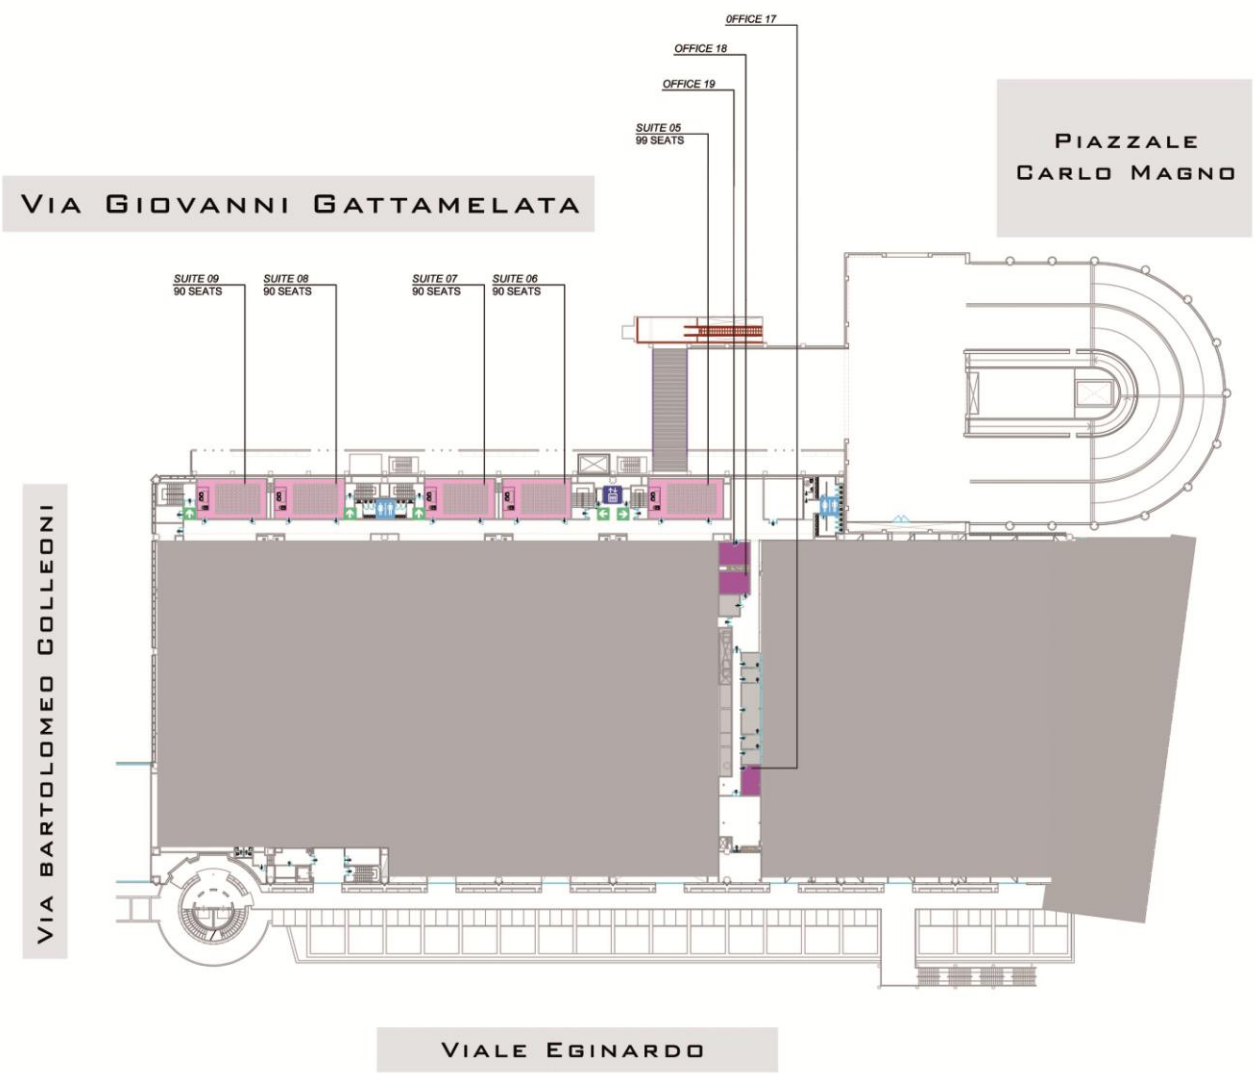

MiCo SOUTH WING - LEVEL MEZZANINE

- ## Legend
- SUITE ROOMS FROM 05 TO 09
 - OFFICES FROM 17 TO 19
 - ↓ TRUCK ENTRANCE
 - ↓ ENTRANCE
 - ↓ EMERGENCY EXIT
 - ↕ ESCALATOR
 - ♂
♀ TOILET
 - ☕ CAFETERIA
 - ↑
↓ ELEVATOR