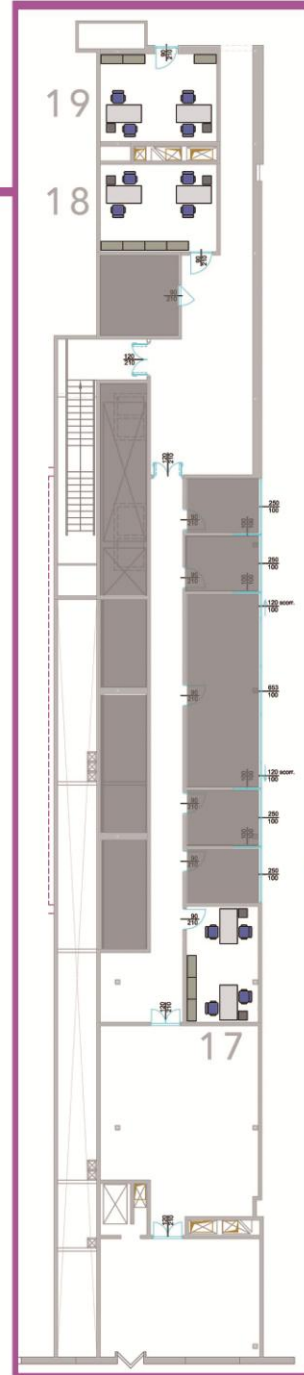

MiCo SOUTH WING - LEVEL MEZZANINE

- ## Legend
- SUITE ROOMS FROM 05 TO 09
 - OFFICES FROM 17 TO 19
 - ↓ TRUCK ENTRANCE
 - ↓ ENTRANCE
 - ↓ EMERGENCY EXIT
 - ↕ ESCALATOR
 - ♂
♀ TOILET
 - ☕ CAFETERIA
 - ↑
↓ ELEVATOR